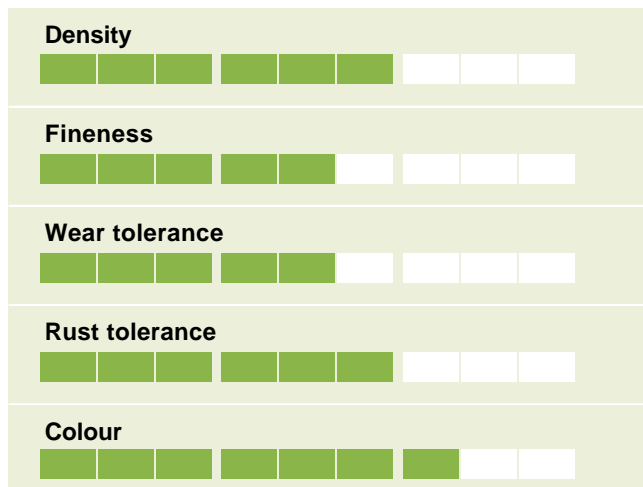

ESQUIRE

Lolium perenne

Perennial ryegrass

Convincing by Performance!

- Dark green colour
- Multi-resistant
- Very fast in establishment
- Combining density and wear tolerance

Ratings

Brilliant Future

ESQUIRE is one of the few varieties needing hardly any promotion. Since we started dispatching of seed for private trials we have had a very high positive feedback. Esquire's "field" performance is highly convincing!

Multi-Resistant

ESQUIRE resists well to winter damage and is tolerant to the majority of diseases of importance in the European Union and in North America; rusts, leaf spot, red thread and dollar spot.

First Out of Starting-Blocs

ESQUIRE takes off very early in spring with an impressive density. This explains also a very good wear tolerance. This is combined with good summer appearance and leaf fineness above average.

Turf quality - general impression

Source: NTEP USA, 1-9, 9=best.

Top level performance!

Source: NTEP USA, 1-9, 9=best.