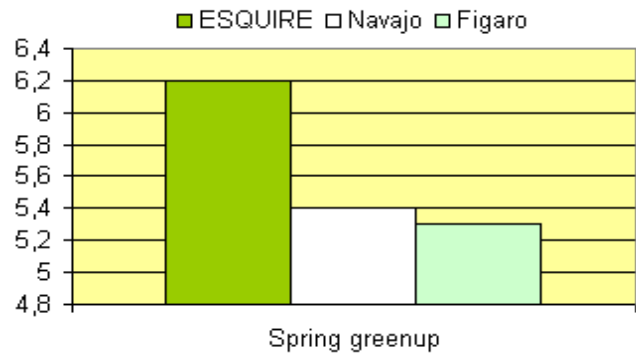

First Out of Starting-Blocs

ESQUIRE takes off very early in spring with an impressive density. This explains also a very good wear tolerance. This is combined with good summer appearance and leaf fineness above average.

Turf quality - general impression

Source: NTEP USA, 1-9, 9=best.

Top level performance!

Source: NTEP USA, 1-9, 9=best.