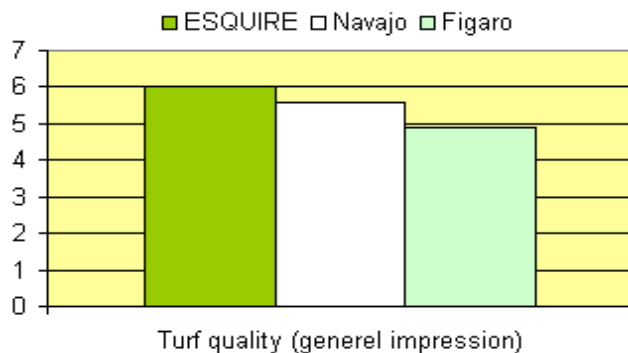

ESQUIRE

Lolium perenne

Perennial ryegrass

Convincing by Performance!

- Dark green colour
- Multi-resistant
- Very fast in establishment
- Combining density and wear tolerance

Ratings

Brilliant Future

ESQUIRE is one of the few varieties needing hardly any promotion. Since we started dispatching of seed for private trials we have had a very high positive feedback. Esquire's "field" performance is highly convincing!

First Out of Starting-Blocs

ESQUIRE takes off very early in spring with an impressive density. This explains also a very good wear tolerance. This is combined with good summer appearance and leaf fineness above average.

Turf quality - general impression

Source: NTEP USA, 1-9, 9=best.

Top level performance!

Source: NTEP USA, 1-9, 9=best.