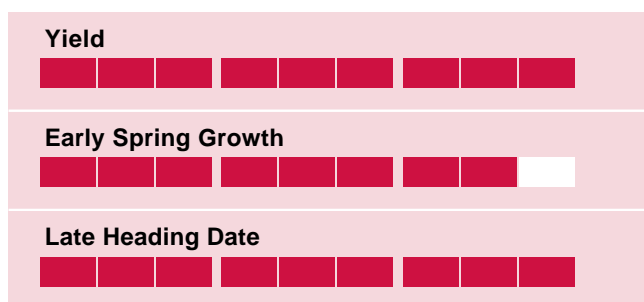

24 Seven Edge

Perennial ryegrass *Very late-heading diploid*

- Excellent annual production
- Good winter growth
- Strong tolerance to insects (black beetle and ASW)
- Extended feed quality (+24 day heading date)
- Excellent animal performance and safety

Ratings

24Seven^{Edge} is a new release from DLF Seeds New Zealand plant breeders, and is suited to all regions of New Zealand. The novel endophyte *Edge* provides this grass with protection from black beetle, Argentine stem weevil (ASW), pasture mealy bug and root aphid, without affecting animal production or health. [Read more about Edge here.](#)

The production of 24Seven has been tested in several trials (4 completed, 10 current) across the country, in which 24Seven has never been beaten by other commercial cultivars. It also has unusually strong cool-season growth for such a late heading date (see graph below). 24Seven therefore breaks the old dilemma created from late heading ryegrasses having less early-spring growth than mid-heading cultivars.

24Seven also produces stems and flower heads 24 days later than standard date cultivars, so it extends the period of high energy and protein pasture in late spring by almost one month. Farmers (and their animals) can now "have their cake, and eat it too"!

[Click here to watch how farmer Garry Brady has found 24Seven to perform.](#)